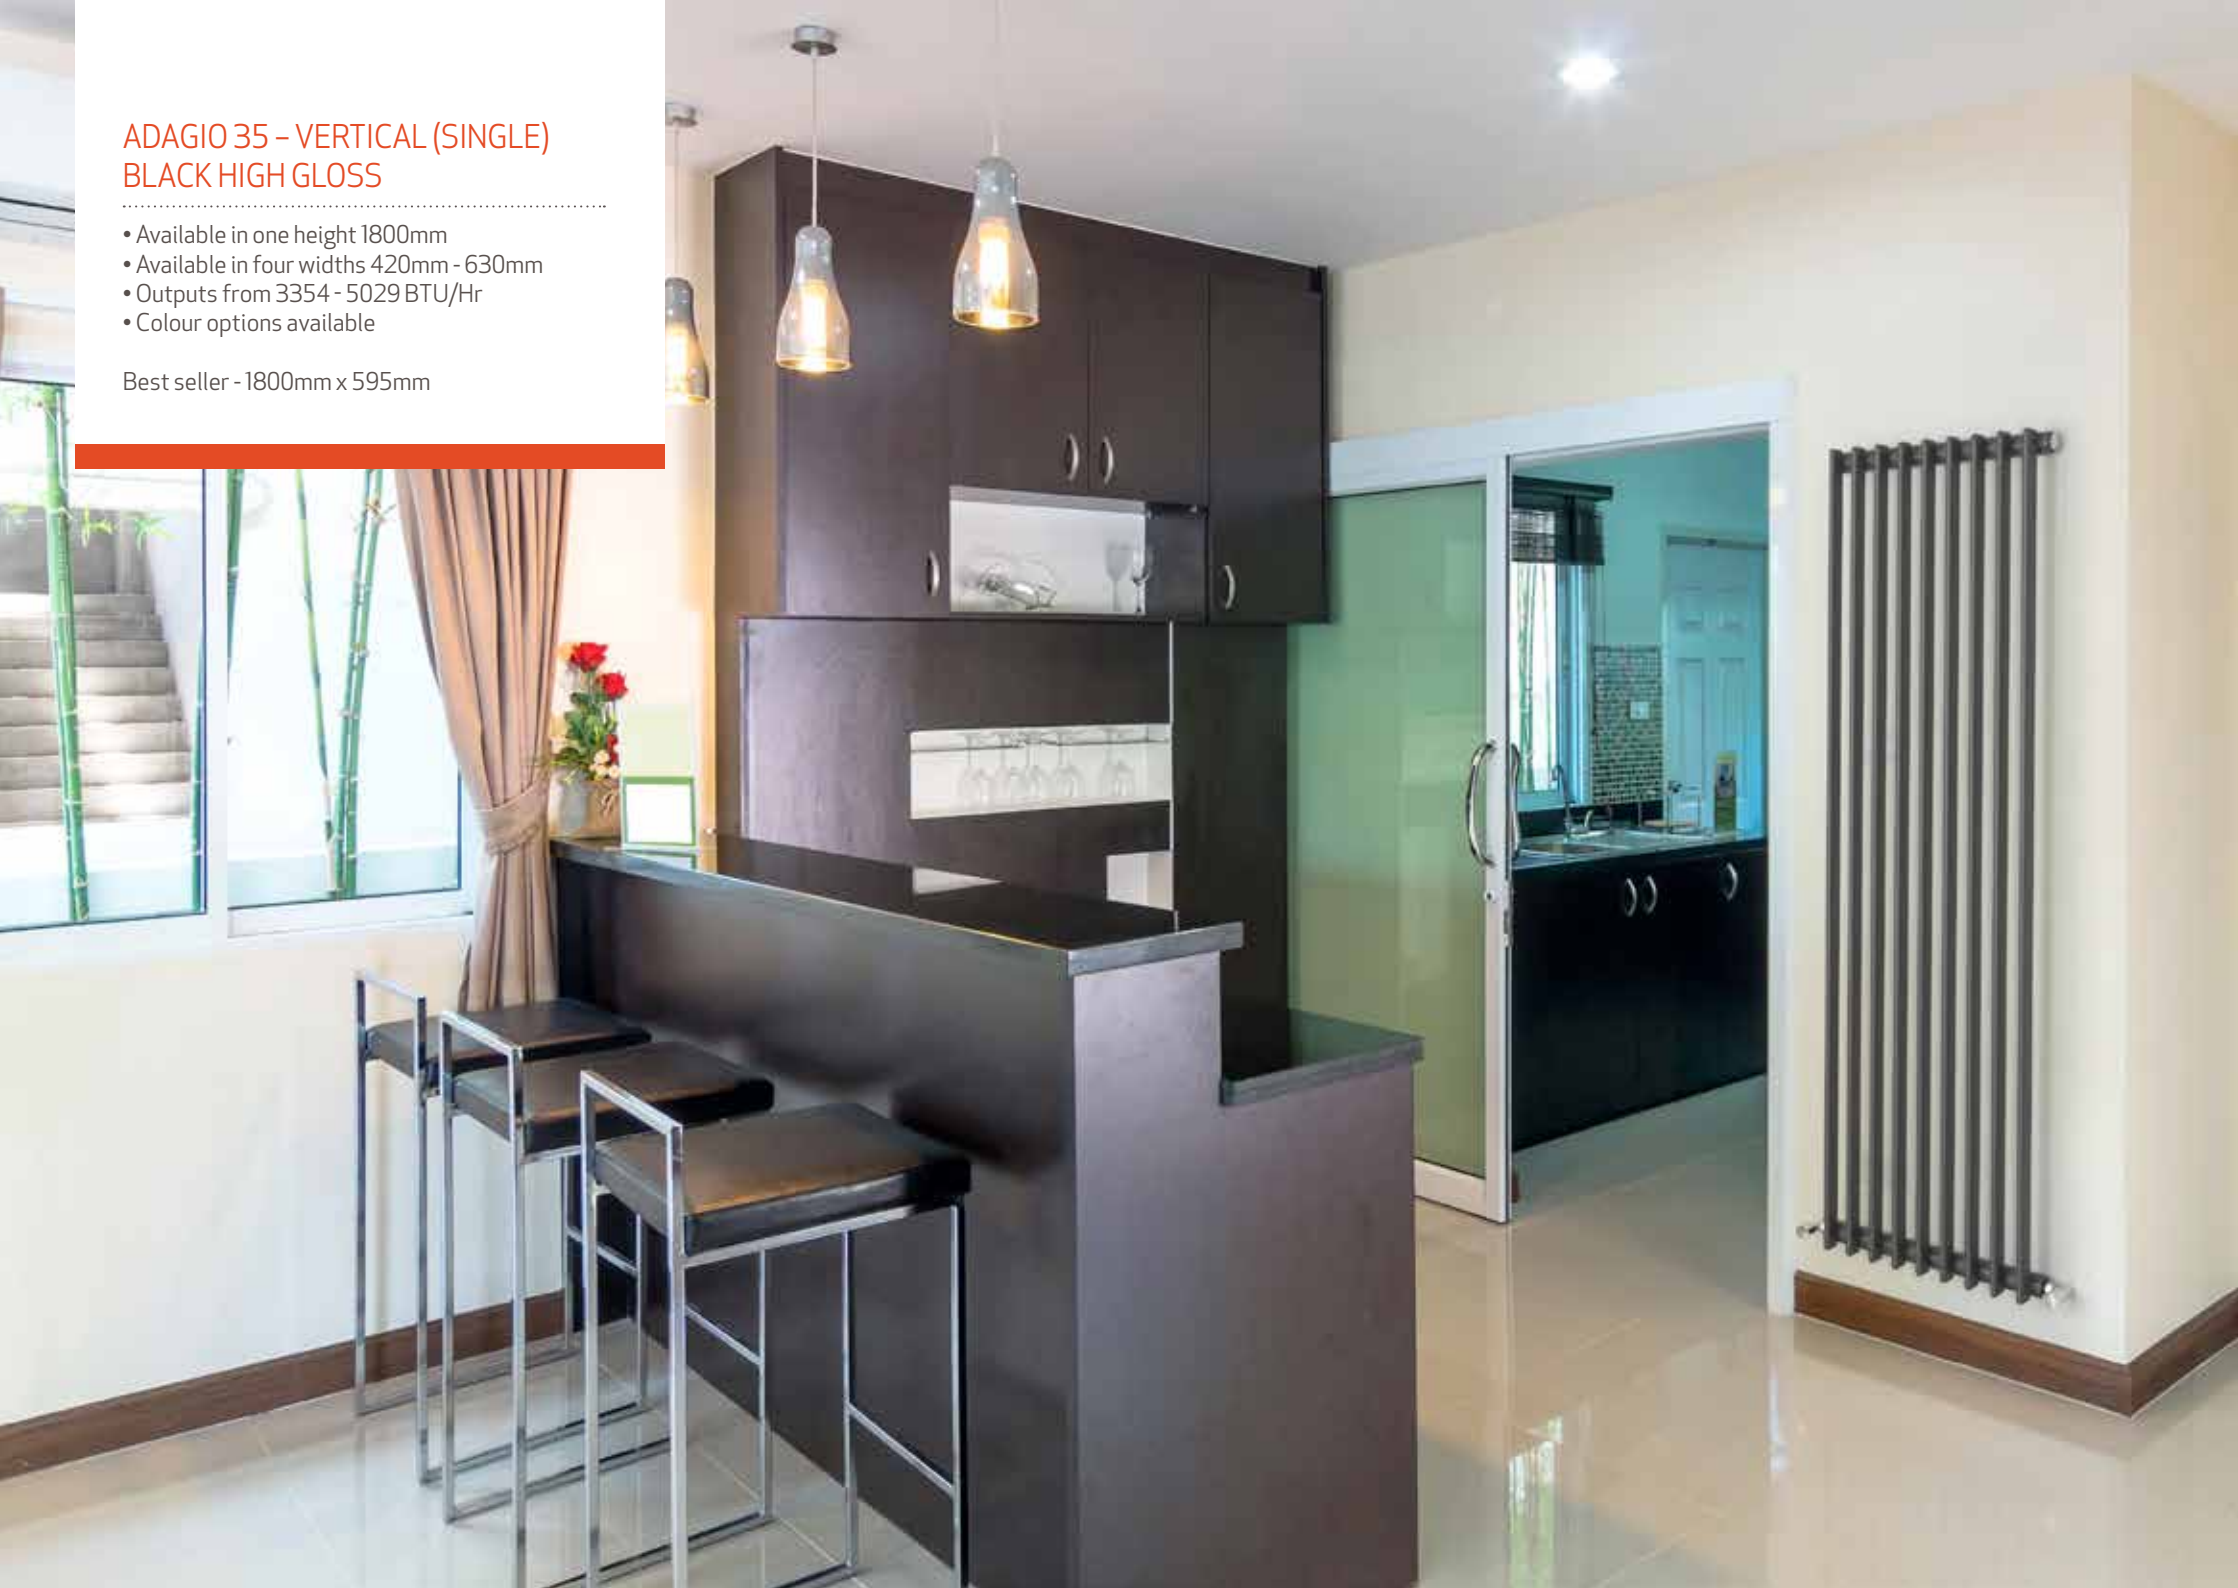

ADAGIO 35 - VERTICAL (SINGLE) BLACK HIGH GLOSS

- Available in one height 1800mm
- Available in four widths 420mm - 630mm
- Outputs from 3354 - 5029 BTU/Hr
- Colour options available

Best seller - 1800mm x 595mm