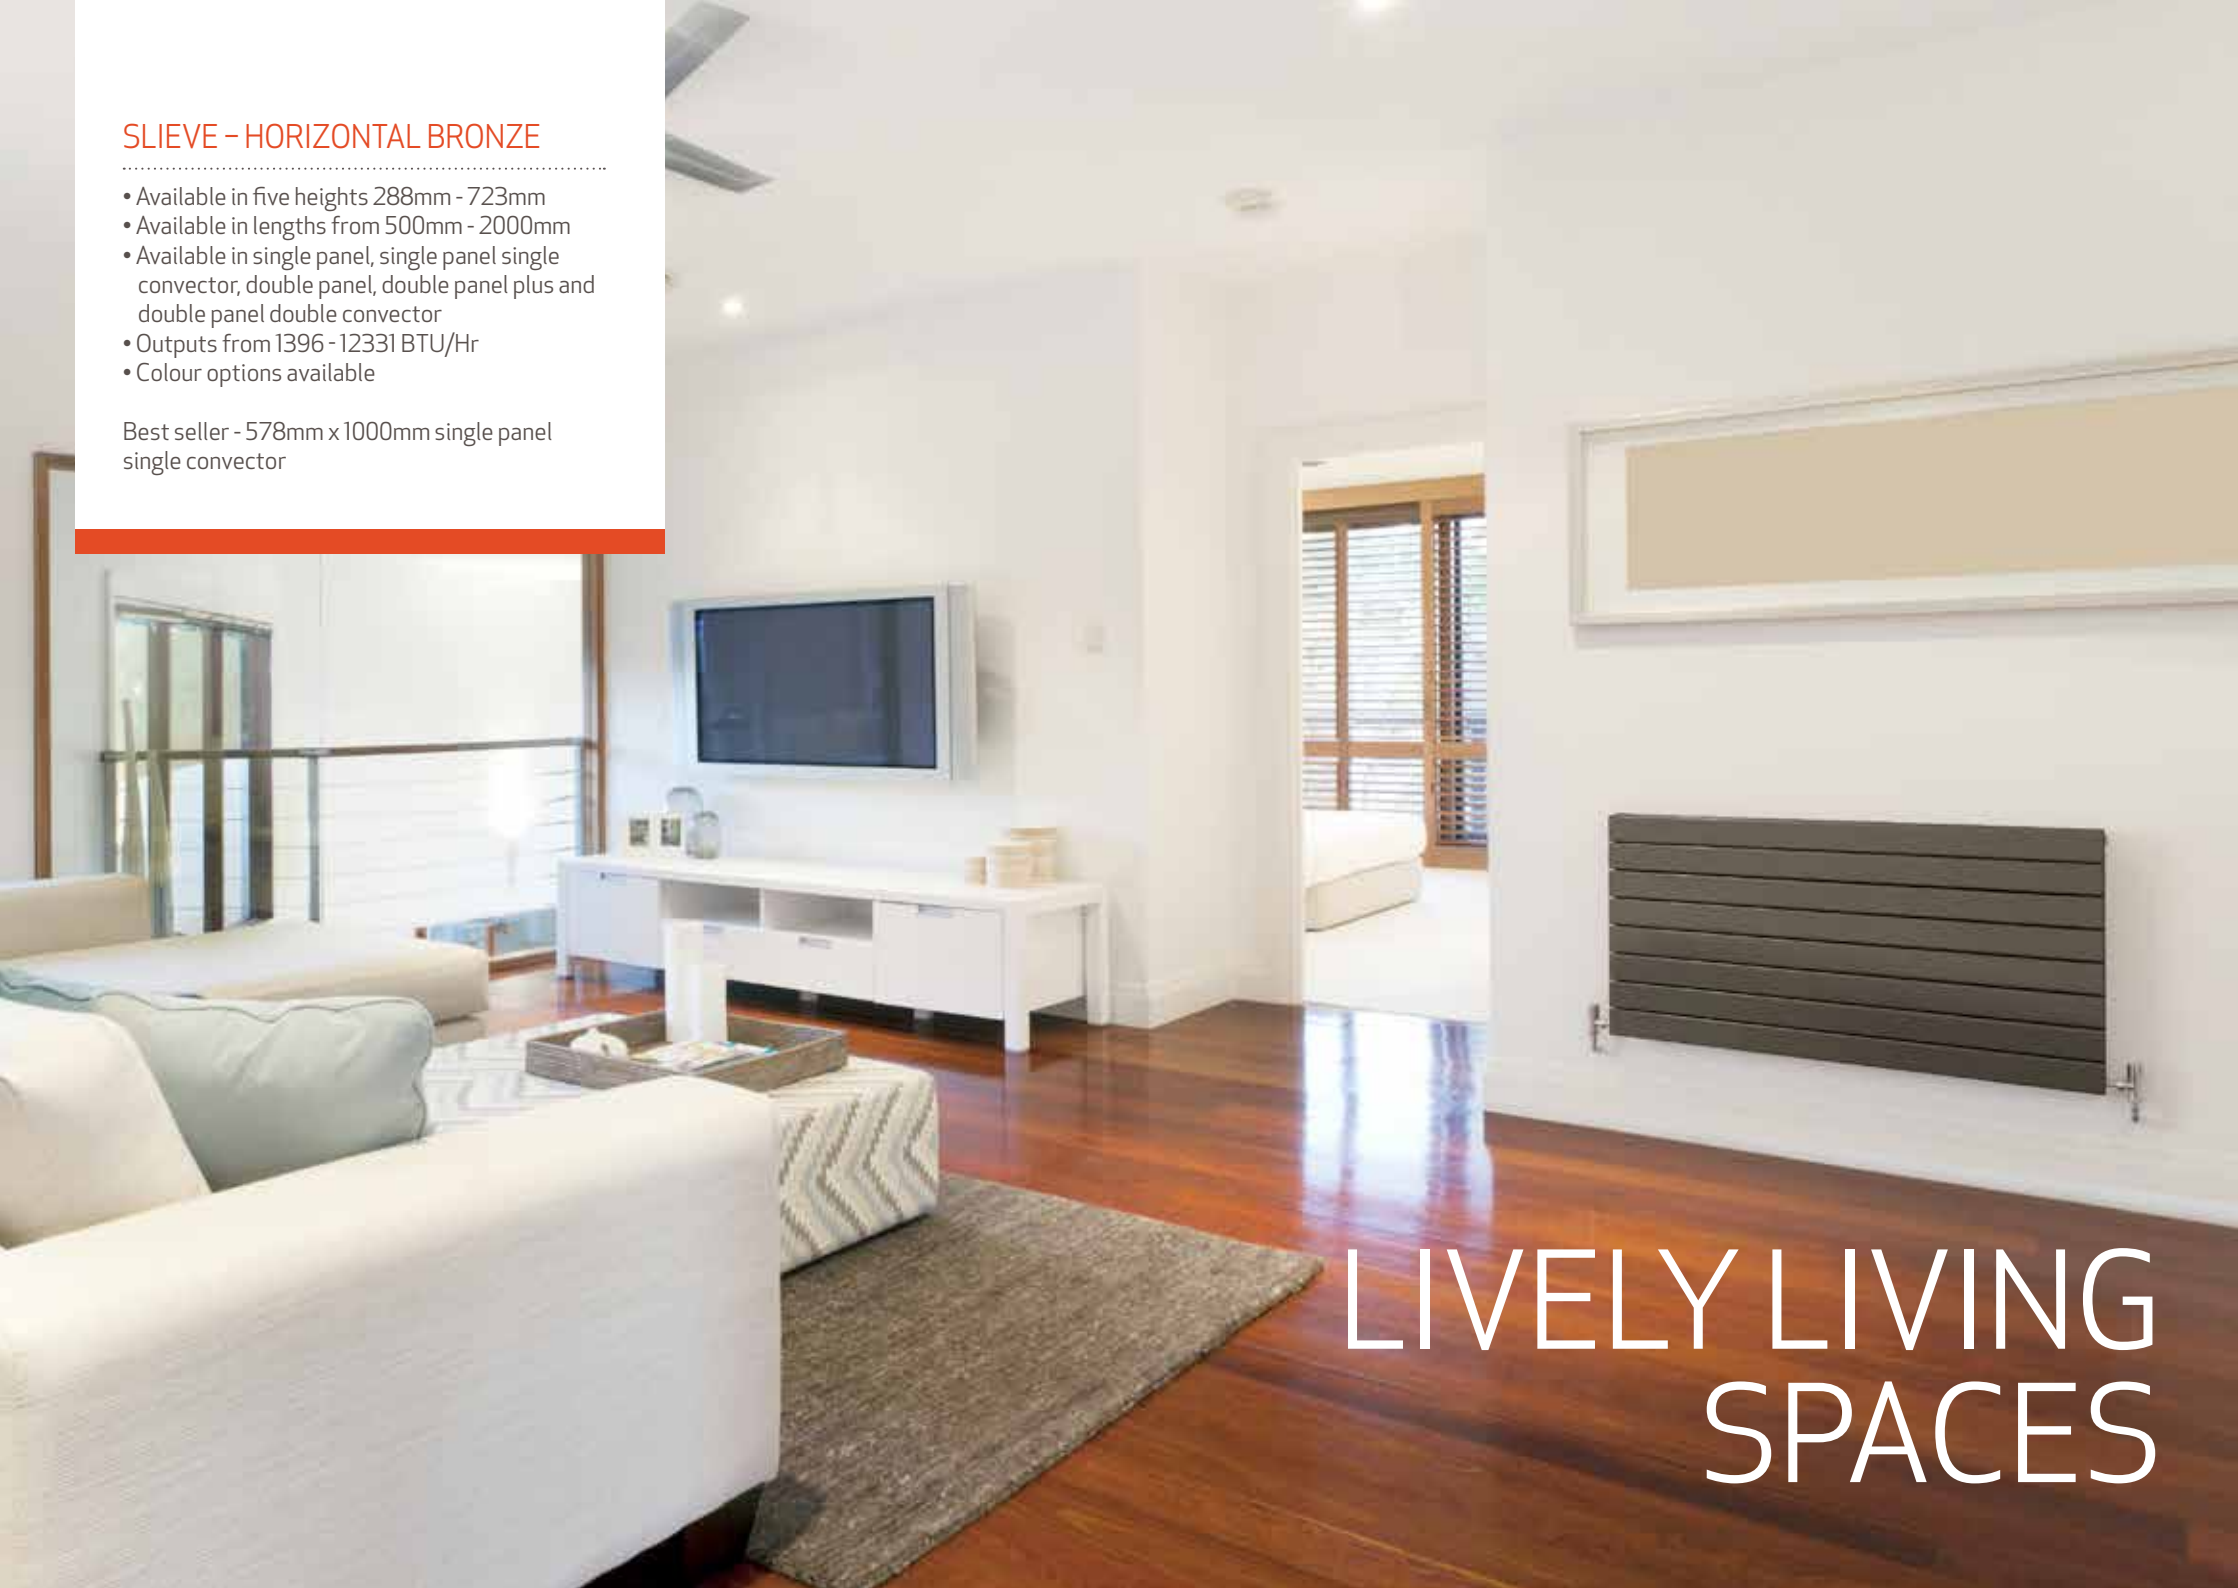

Best seller - 578mm x 1000mm single panel single convector

LIVELY LIVING
SPACES

ADAGIO 70 – VERTICAL (SINGLE) – COPPER

- Available in two heights 1800mm & 2000mm
- Available in nine widths 320mm - 840mm
- Outputs from 3221 - 9315 BTU/Hr
- Colour options available