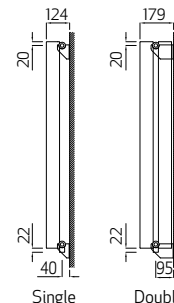

Adagio 70 Vertical Section

All Adagios have a factory fitted centre baffle as standard in the bottom header for Bottom Opposite End (BOE) installation only.

All Adagio Radiators: Test Pressure: 5.2 bar Max Operating Pressure: 4 bar