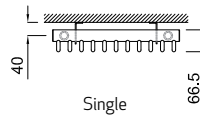

Adagio 35 double horizontal in white

Adagio 35 - Horizontal						
Horizontal	Radiator length (mm)	630	840	980	1400	1995
Single 35mm	Water content (L)	3.96	5.28	6.16	8.80	12.54
Double 35mm	Water content (L)	-	-	10.08	14.40	20.52

Adagio 35 Horizontal Elevation

Adagio 35 Horizontal - Single and Double Plan

Adagio 35 Horizontal - Single and Double Section

Note: the distance between the connection centres equals the length of radiator.

Adagio 35 - Vertical		
Vertical	Radiator height (mm)	1800
Single 35mm	Water content per element/tube (L)	0.59

Adagio 35 Vertical Elevation

Adagio 35 Vertical Plan

Adagio 35 Vertical Section

Adagio 70 - Vertical			
Vertical	Radiator height (mm)	1800	2000
Single 70mm	Water content per element/tube (L)	1.00	1.11
Double 70mm	Water content per element/tube (L)	1.94	2.15