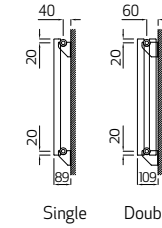

Adagio 35 double horizontal in white

Adagio 35 - Horizontal						
Horizontal	Radiator length (mm)	630	840	980	1400	1995
Single 35mm	Water content (L)	3.96	5.28	6.16	8.80	12.54
Double 35mm	Water content (L)	-	-	10.08	14.40	20.52

Adagio 35 Horizontal Elevation

Adagio 35 Horizontal - Single and Double Plan

Adagio 35 Horizontal - Single and Double Section

Note: the distance between the connection centres equals the length of radiator.

Adagio 35 - Vertical		
Vertical	Radiator height (mm)	1800
Single 35mm	Water content per element/tube (L)	0.59

Adagio 35 Vertical Elevation

Adagio 35 Vertical Plan

Adagio 35 Vertical Section

Adagio 70 - Vertical			
Vertical	Radiator height (mm)	1800	2000
Single 70mm	Water content per element/tube (L)	1.00	1.11
Double 70mm	Water content per element/tube (L)	1.94	2.15