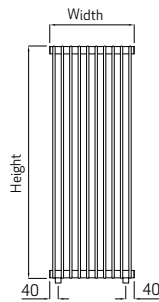

Adagio 35 double horizontal in white

Adagio 35 - Horizontal						
Horizontal	Radiator length (mm)	630	840	980	1400	1995
Single 35mm	Water content (L)	3.96	5.28	6.16	8.80	12.54
Double 35mm	Water content (L)	-	-	10.08	14.40	20.52

Adagio 35 Horizontal Elevation

Adagio 35 Horizontal - Single and Double Plan

Adagio 35 Horizontal - Single and Double Section

Note: the distance between the connection centres equals the length of radiator.

Adagio 35 - Vertical		
Vertical	Radiator height (mm)	1800
Single 35mm	Water content per element/tube (L)	0.59

Adagio 35 Vertical Elevation

Adagio 35 Vertical Plan

Adagio 35 Vertical Section

Adagio 70 - Vertical			
Vertical	Radiator height (mm)	1800	2000
Single 70mm	Water content per element/tube (L)	1.00	1.11
Double 70mm	Water content per element/tube (L)	1.94	2.15