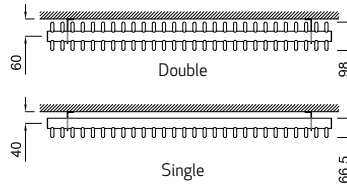

Adagio 35 Horizontal - Single and Double Plan