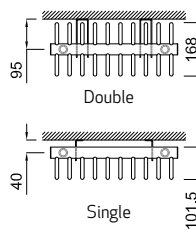

Adagio 35 double horizontal in white

Adagio 35 - Horizontal						
Horizontal	Radiator length (mm)	630	840	980	1400	1995
Single 35mm	Water content (L)	3.96	5.28	6.16	8.80	12.54
Double 35mm	Water content (L)	-	-	10.08	14.40	20.52

Adagio 35 Horizontal Elevation

Adagio 35 Horizontal - Single and Double Plan

Adagio 35 Horizontal - Single and Double Section

Note: the distance between the connection centres equals the length of radiator.

Adagio 35 - Vertical		
Vertical	Radiator height (mm)	1800
Single 35mm	Water content per element/tube (L)	0.59

Adagio 35 Vertical Elevation

Adagio 35 Vertical Plan

Adagio 35 Vertical Section

Adagio 70 - Vertical			
Vertical	Radiator height (mm)	1800	2000
Single 70mm	Water content per element/tube (L)	1.00	1.11
Double 70mm	Water content per element/tube (L)	1.94	2.15

Adagio 70 Vertical Elevation

Adagio 70 Vertical Plan

Adagio 70 Vertical Section

All Adagios have a factory fitted centre baffle as standard in the bottom header for Bottom Opposite End (BOE) installation only.