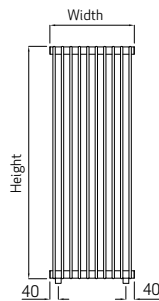

Adagio 35 double horizontal in white

Adagio 35 - Horizontal						
Horizontal	Radiator length (mm)	630	840	980	1400	1995
Single 35mm	Water content (L)	3.96	5.28	6.16	8.80	12.54
Double 35mm	Water content (L)	-	-	10.08	14.40	20.52

Adagio 35 Horizontal Elevation

Adagio 35 Horizontal - Single and Double Plan

Adagio 35 Horizontal - Single and Double Section

Note: the distance between the connection centres equals the length of radiator.

Adagio 35 - Vertical		
Vertical	Radiator height (mm)	1800
Single 35mm	Water content per element/tube (L)	0.59

Adagio 35 Vertical Elevation

Adagio 35 Vertical Plan

Adagio 35 Vertical Section

Adagio 70 - Vertical			
Vertical	Radiator height (mm)	1800	2000
Single 70mm	Water content per element/tube (L)	1.00	1.11
Double 70mm	Water content per element/tube (L)	1.94	2.15