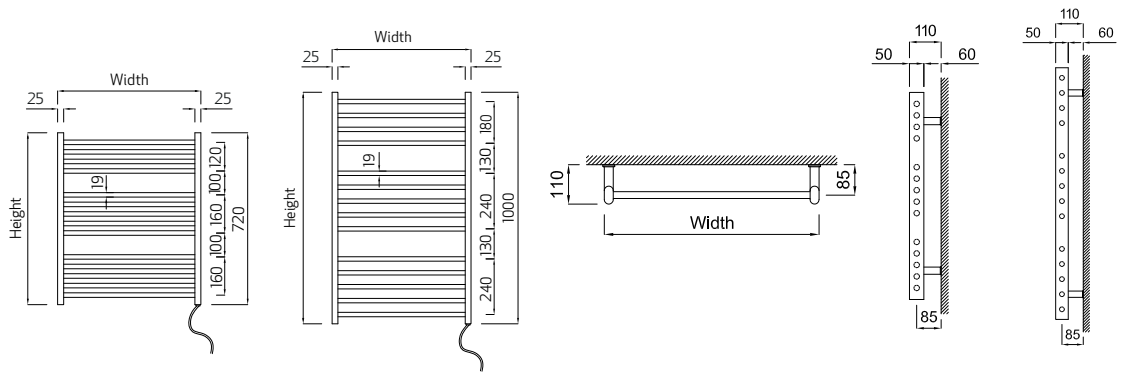

- Available in two heights 720mm to 1000 mm
- Available in four widths from 300mm to 600mm
- Polished stainless steel finish only
- On/off switch functionality
- Full 5-year warranty

Adriana in polished stainless steel

Adriana Pricing & Actual Dimensions

Adriana						
Product Code	Height (mm)	Width (mm)	Watts	BTU/Hr	Weight (Kg)	Price
BLG1-4	720	400	48	164	3.50	£185.63
BLG1-5	720	500	58	198	4.00	£204.45
BLG1-6	720	600	65	221	5.00	£235.81
BLG1-310	1000	300	45	153	4.00	£199.70
BLG1-410	1000	400	60	204	4.50	£227.52
BLG1-510	1000	500	75	255	5.00	£245.86
BLG1-610	1000	600	90	306	5.50	£273.68

Heat output shown at ΔT 50°C
 Product codes in bold are available from stock. All prices exclude VAT.

Adriana Elevation
720mm High

Adriana Elevation
1000mm High

Adriana Plan

Adriana Section
720mm High

Adriana Section
1000mm High