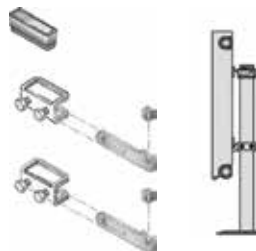

**TFCSETS
For Type 11**