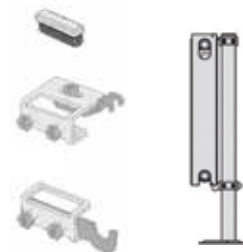

**TFCSETK
For Type 21**