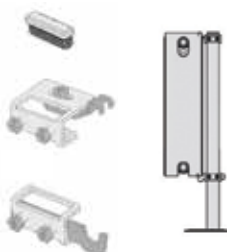

**TFCSETK
For Type 22**